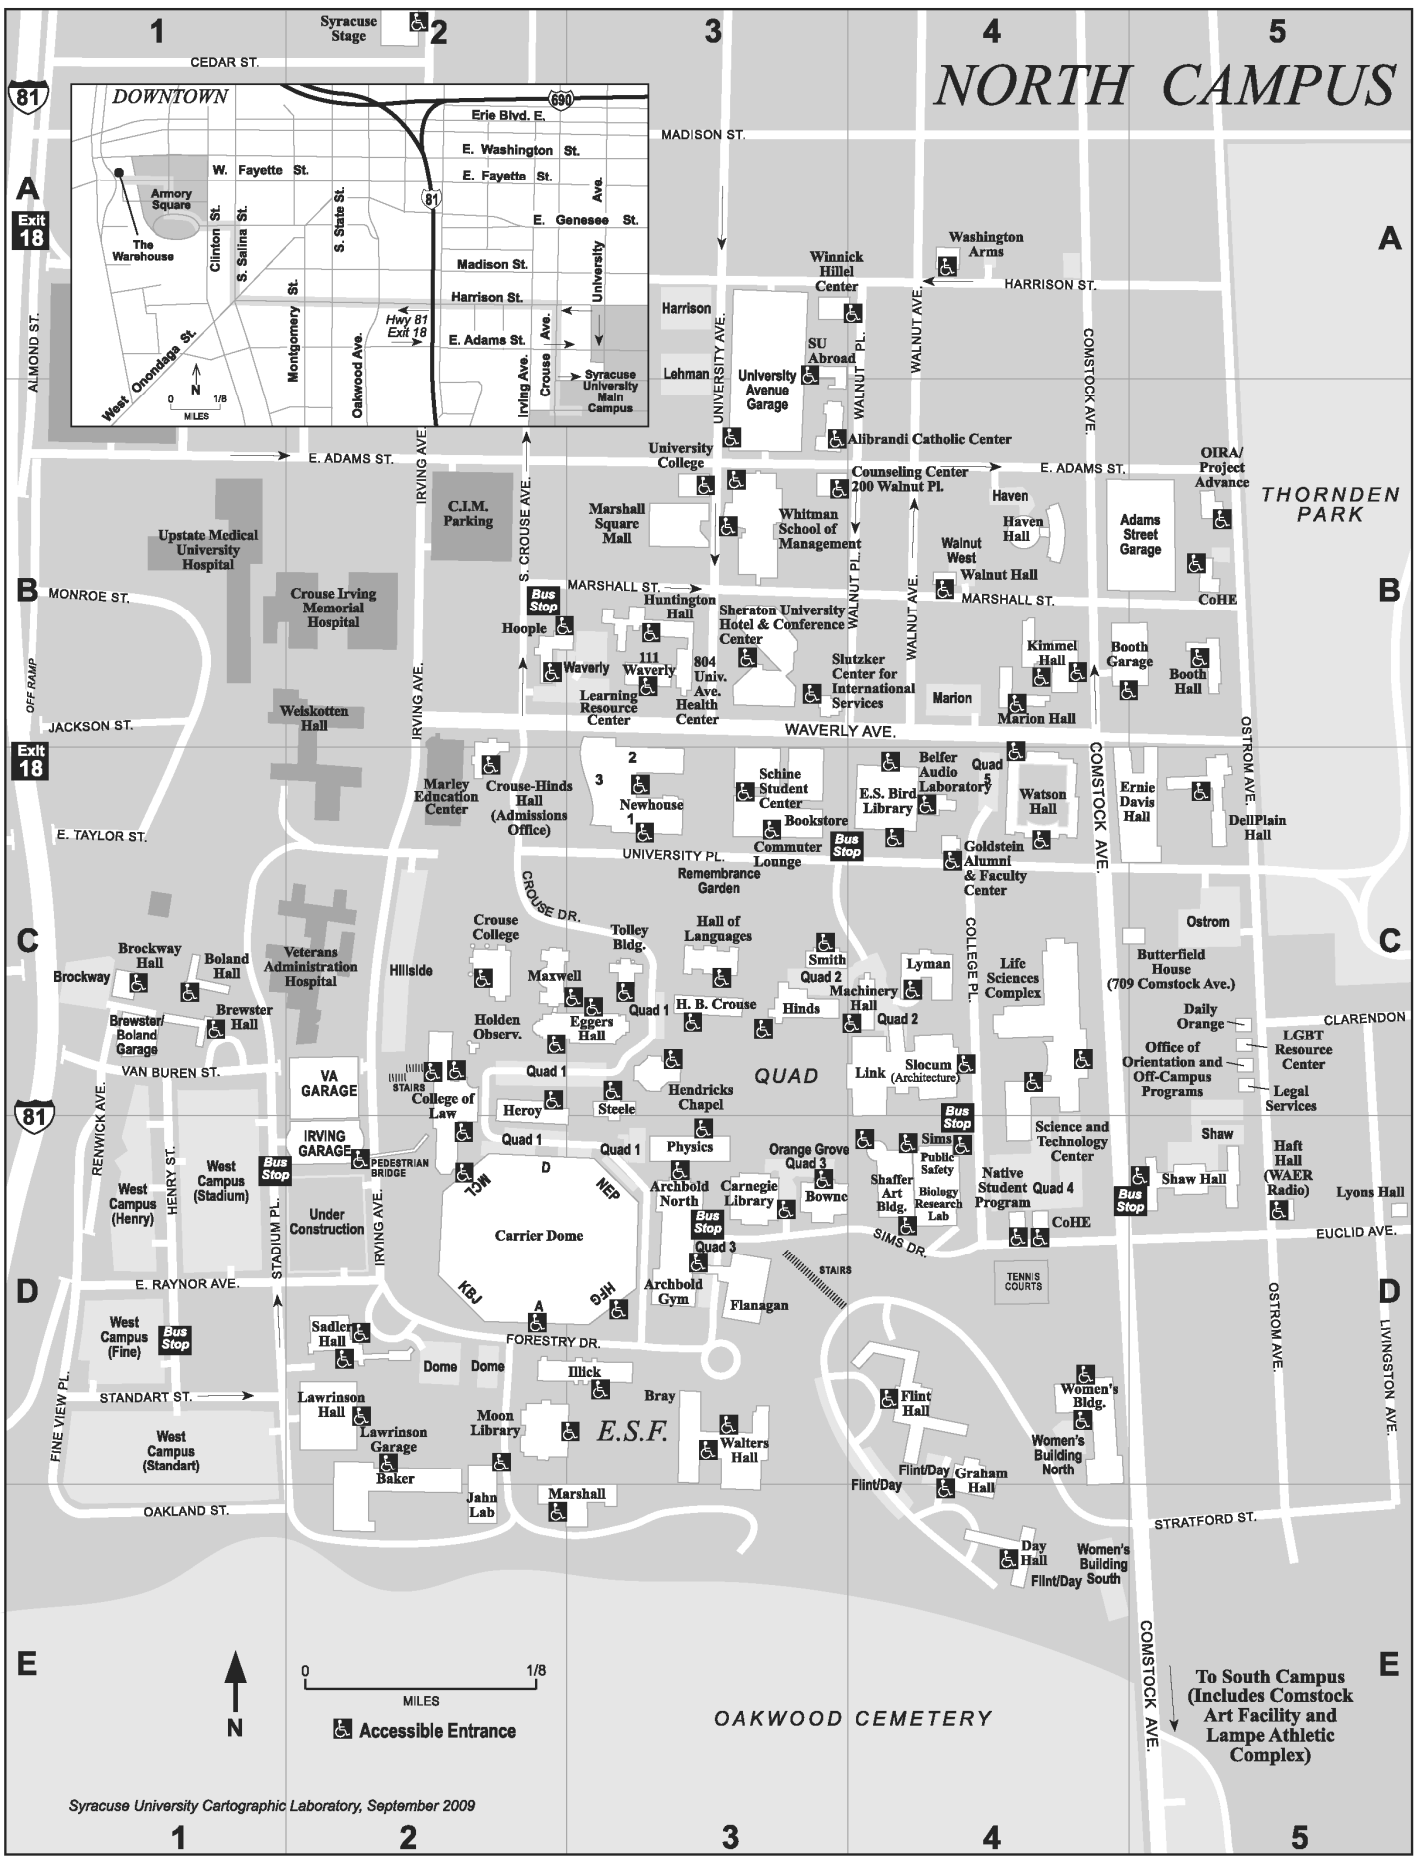

NORTH CAMPUS

To South Campus
(Includes Comstock
Art Facility and
Lampe Athletic
Complex)