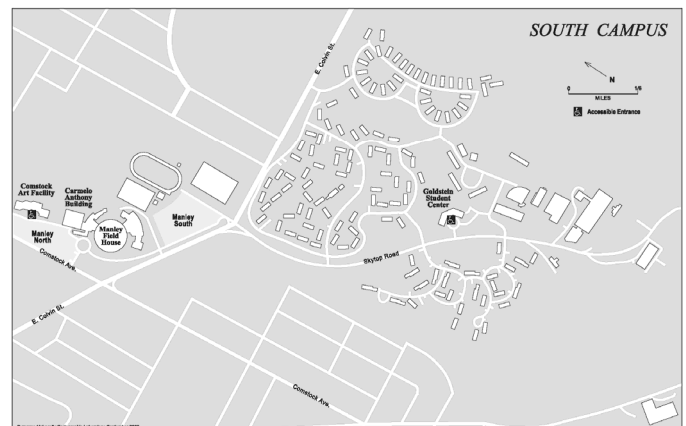

FACILITY ID	BUILDING NAME	MAP LOCATION
OFF CAMPUS	Class is being taught Off Campus, refer to department for location	Not on Map
PHOEBE 2FLOOR	Phoebe's Restaurant, Corner E. Fayette & Irving Ave	A 2.5
PB	Physics Building	C3
ROBERT SCH	Roberts School	Not on Map
SCITC	Science & Tech Ctr	C4
SETNOR	766 Irving Ave	D3
SETNOR AUD	Crouse College	C2
SHAFFER	Shaffer Art Building	D3.8
SHEMIN AUD	Shaffer Art Bldg	D4
SILV	Silverman, SUNY HSC, Irving Ave	C1.5
SIMS	Sims Hall	D3.5
SLOC	Slocum Hall	C4
SMITH	Smith Hall	C3.5
SOM	Whitman School of Management	B 3.5
SONG MOUTN	Song Mountain Ski Resort, 81 South, Tully Exit	Not on Map
STOLKIN AUD	Physics Bldg	D3
ICE PAV	Tennity Ice Pavilion, South Campus next to Goldst Student Center	See Map Below
TOLLEY	Tolley Humanities Building	3C
TULLY	ESF Tully Campus	Not On Map
U C	University College	B3
WALTER	Walters Hall	D3
NANCY CANTOR WAREHS	Warehouse 350 West Fayette Street	A1
WAT LIGHTWK	Lightworks, Watson Hall, South Corner, Waverly Ave	B/C 3.4
WAT THEA	Watson Theater (Watson Hall)	C4
WB	Women's Building	D4
WEISK HALL	Weiskotten Hall	B1.5
WKNENA	ESF Wanakena Campus	Not On Map
EXTENDED CAMPUS LOCATIONS (NOT ON MAP)		
FACILITY ID	LOCATION	
BHDC	Bishop Harrison Diocesan Center, 1342 Lancaster Ave	
CBH	Center for Bioethics and Humanities 618 Irving Ave.(corner of Adams Street and Irving Ave.)	
CRNCRN HL	Corcoran High School, 919 Glenwood Ave	
LMS	Lincoln Middle School, 1613 James Street	
JDM5	Jamesville-DeWitt Middle School, 6280 Randall Road	
JONOWI SCHOOL	Jowonio School, 3049 E. Genesee Street	
ROBERTS SCHOOL	715 Glenwood Ave	
SUNY MEDICAL	SUNY Health Science Center, 750 E. Adams	
WEISK HALL	Weiskotten Hall, 766 Irving Ave	