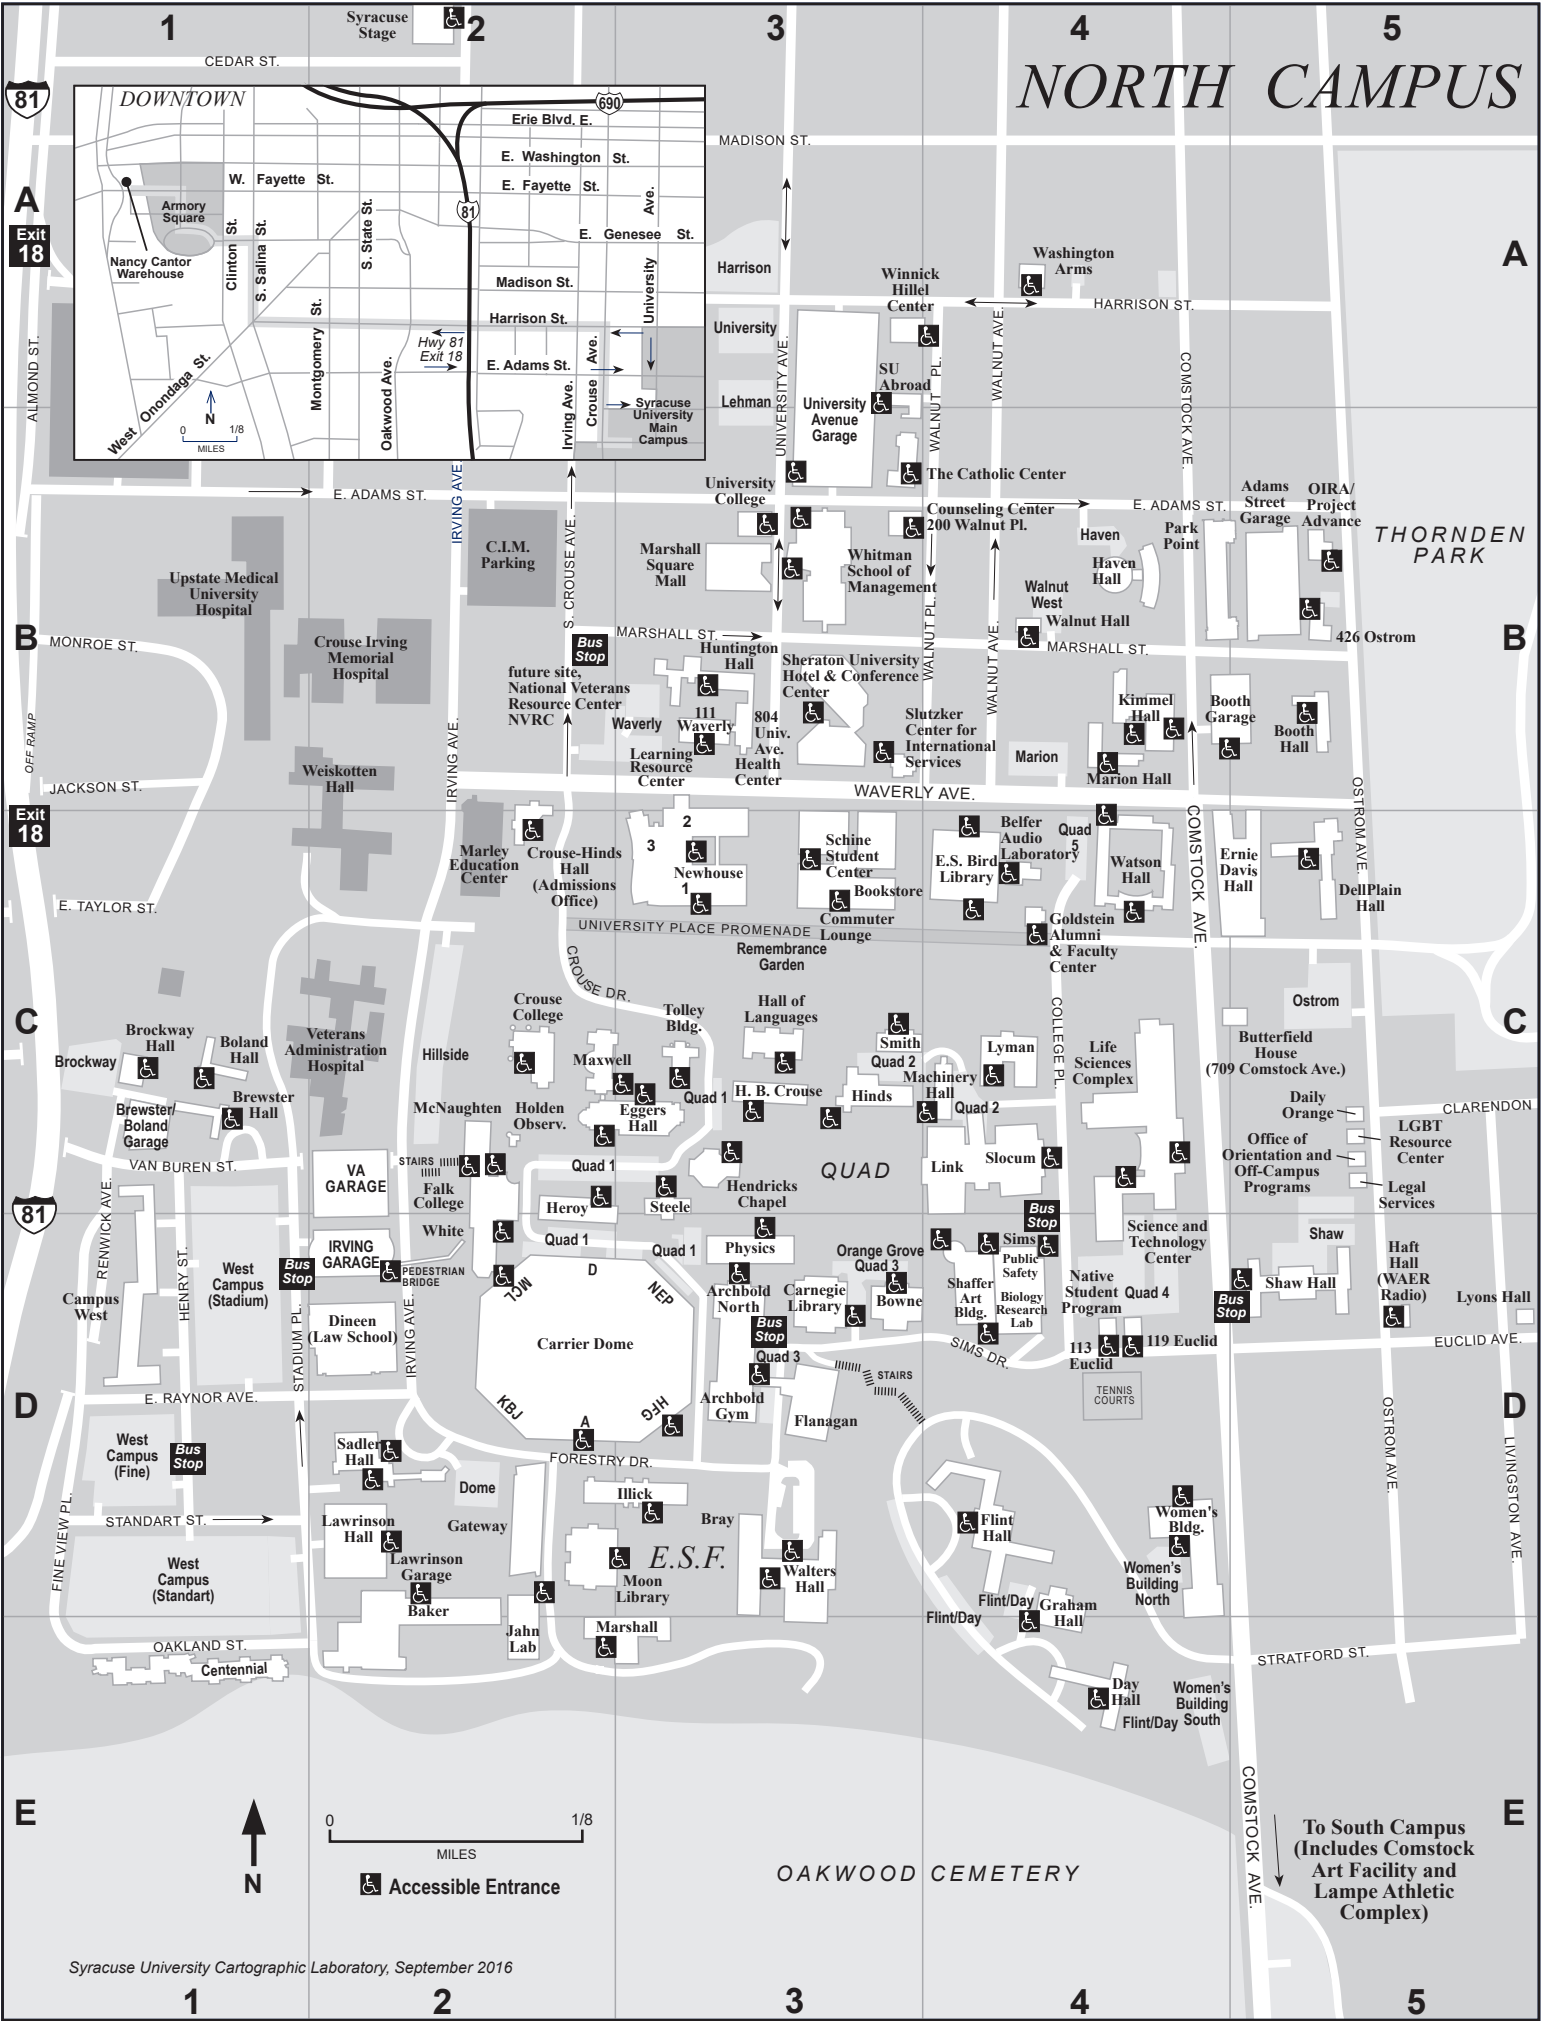

FACILITY ID	BUILDING NAME	MAP LOCATION
OFF CAMPUS	Class is being taught Off Campus, refer to department for location	Not on Map
PHOEBE 2FLOOR	Phoebe's Restaurant, Corner E. Fayett & Irving Ave	A 2.5
PB	Physics Building	C3
ROBERT SCH	Roberts School	Not on Map
SCITC	Science & Tech Ctr	C4
SETNOR	766 Irving Ave	D3
SETNOR AUD	Crouse College	C2
SHAFER	Shaffer Art Building	D3.8
SHEMIN AUD	Shaffer Art Bldg	D4
SILV	Silverman, SUNY HSC, Irving Ave	C1.5
SIMS	Sims Hall	D3.5
SLOC	Slocum Hall	C4
SMITH	Smith Hall	C3.5
SOM	Whitman School of Management	B 3.5
SONG MOUTN	Song Mountain Ski Resort, 81 South, Tully Exit	Not on Map
STOLKIN AUD	Physics Bldg	D3
ICE PAV	Tennity Ice Pavilion, South Campus next to Goldst Student Center	See Map Below
TOLLEY	Tolley Humanities Building	3C
TULLY	ESF Tully Campus	Not On Map
U C	University College	B3
WALTER	Walters Hall	D3
NANCY CANTOR WAREHS	Warehouse 350 West Fayette Street	A1
WAT LIGHTWK	Lightworks, Watson Hall, South Corner, Waverly Ave	B/C 3.4
WAT THEA	Watson Theater (Watson Hall)	C4
WB	Women's Building	D4
WEISK HALL	Weiskotten Hall	B1.5
WNKENA	ESF Wanakena Campus	Not On Map
EXTENDED CAMPUS LOCATIONS (NOT ON MAP)		
FACILITY ID	LOCATION	
BHDC	Bishop Harrison Diocesan Center, 1342 Lancaster Ave	
CBH	Center for Bioethics and Humanities 618 Irving Ave.(corner of Adams Street and Irving Ave.)	
CRNCRN HL	Corcoran High School, 919 Glenwood Ave	
LMS	Lincoln Middle School, 1613 James Street	
JDM5	Jamesville-DeWitt Middle School, 6280 Randall Road	
JONOWI SCHOOL	Jowonio School, 3049 E. Genesee Street	
ROBERTS SCHOOL	715 Glenwood Ave	
SUNY MEDICAL	SUNY Health Science Center, 750 E. Adams	
WEISK HALL	Weiskotten Hall, 766 Irving Ave	

NORTH CAMPUS

To South Campus
(Includes Comstock
Art Facility and
Lampe Athletic
Complex)